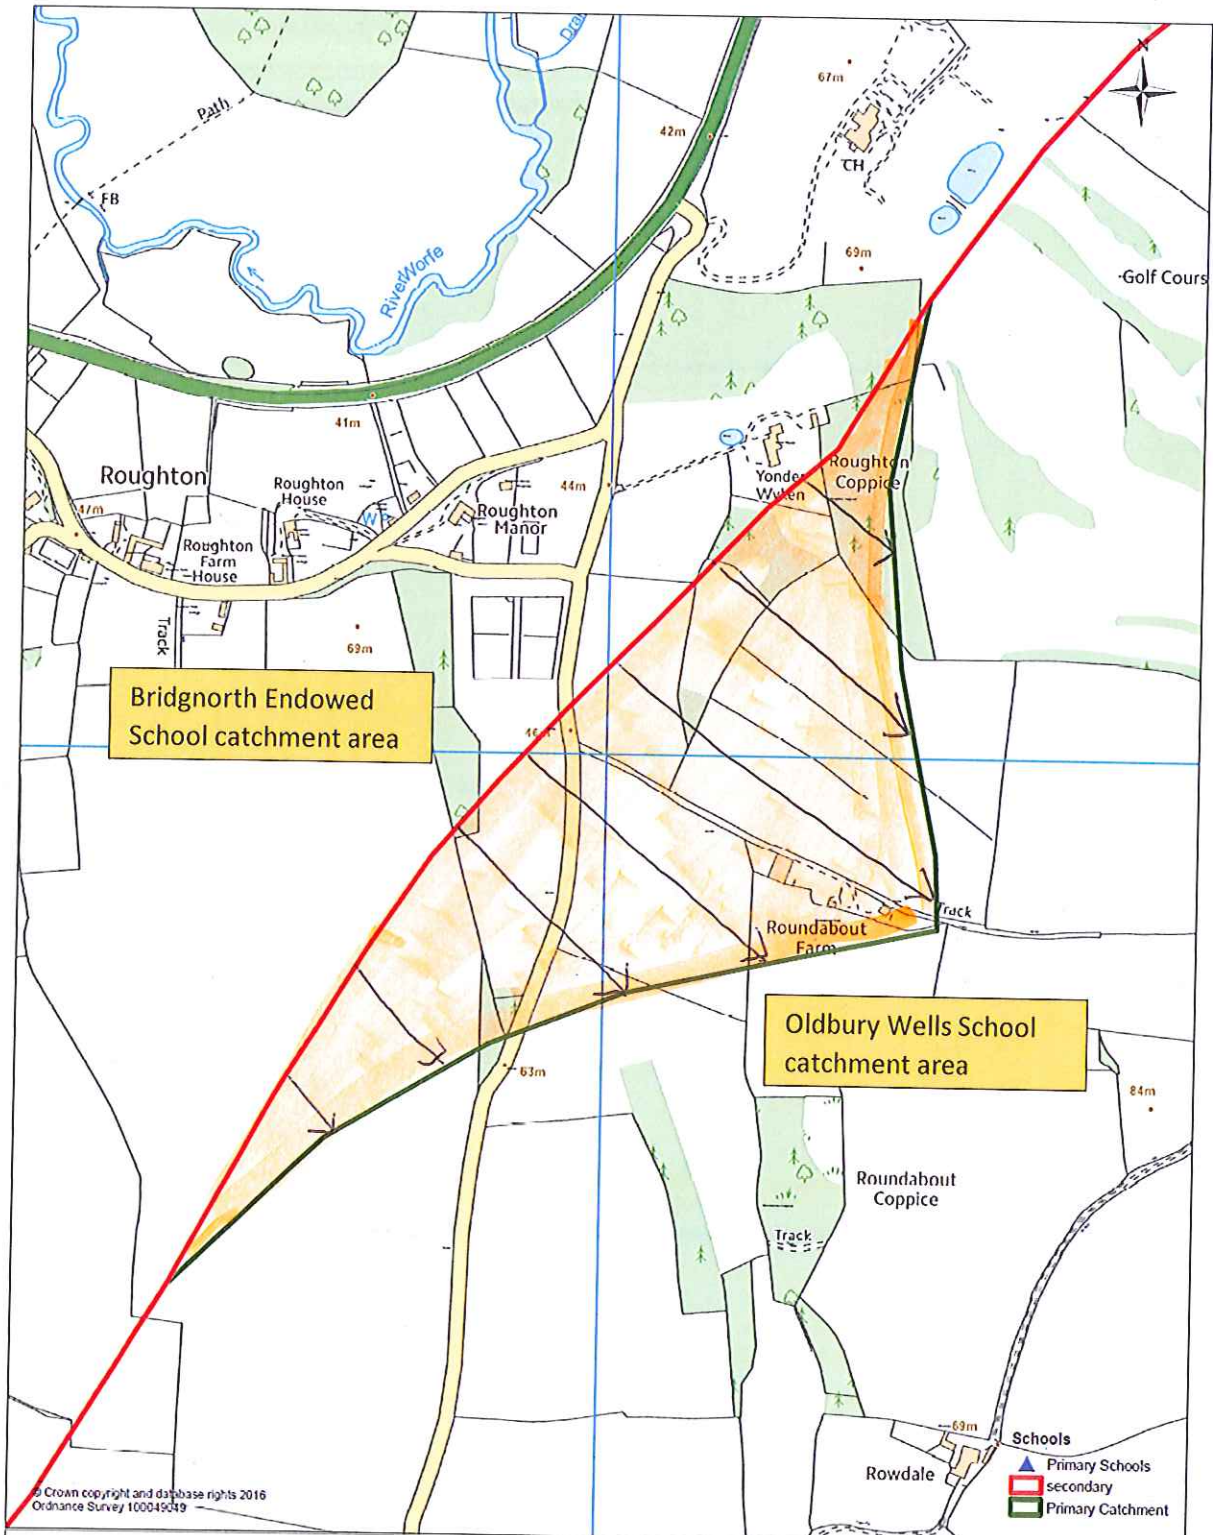

Roughton
Endowed/Oldbury W
Worfield/Claverley

Commissioning Support
Shirehall, Abbey Foregate,
Shrewsbury, Shropshire, SY2 6ND
Scale: 1:4,426